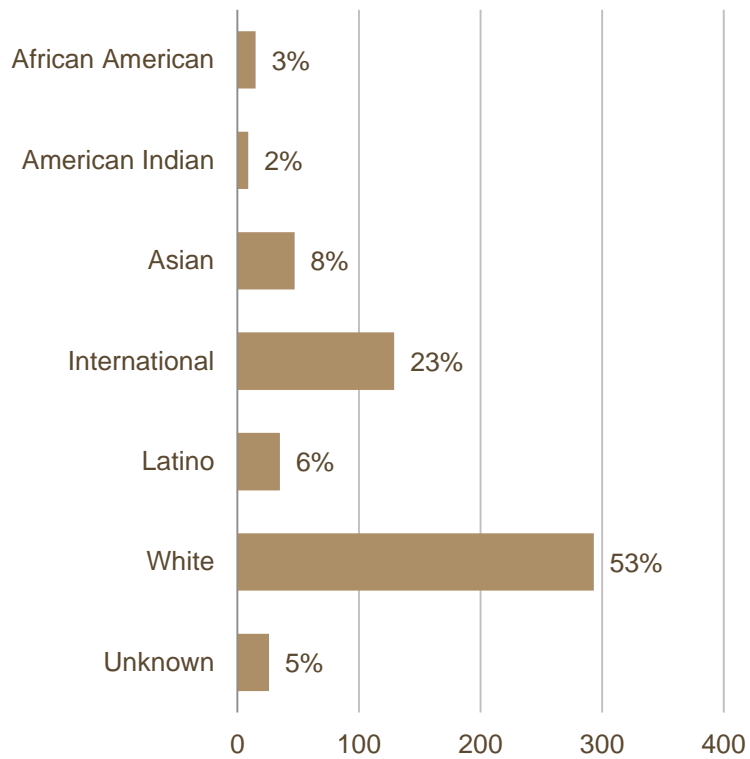

## Faculty

by Race/Ethnicity: 554

July 1, 2016

## Faculty

by Gender: 554

July 1, 2016