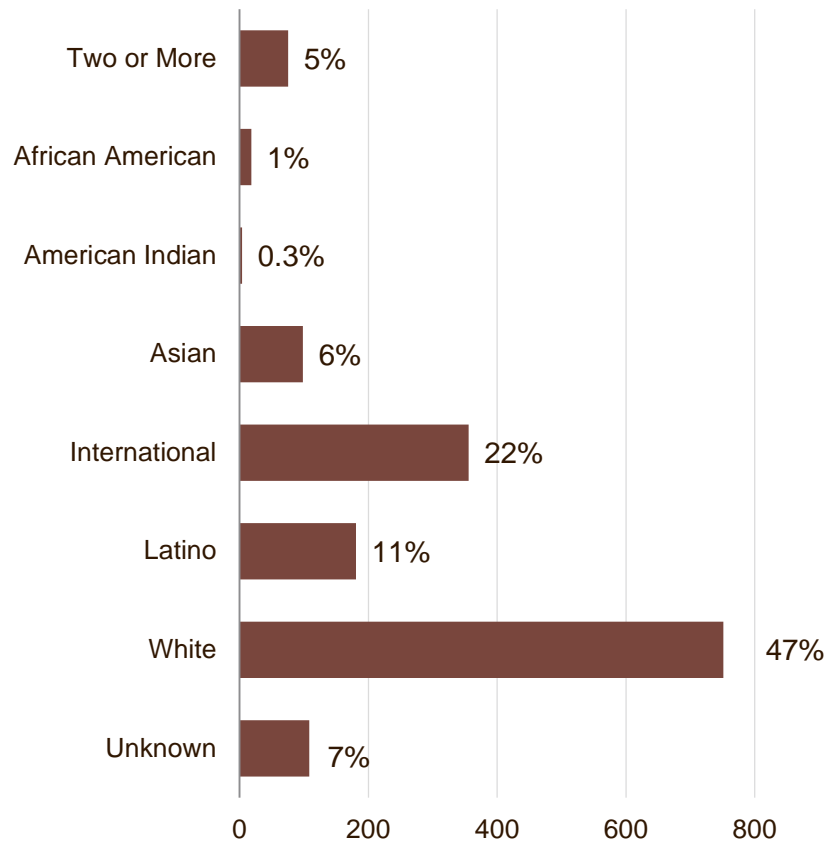

## Graduate Students

by Race/Ethnicity : 1,592

3 Quarter Average : 2015 - 2016