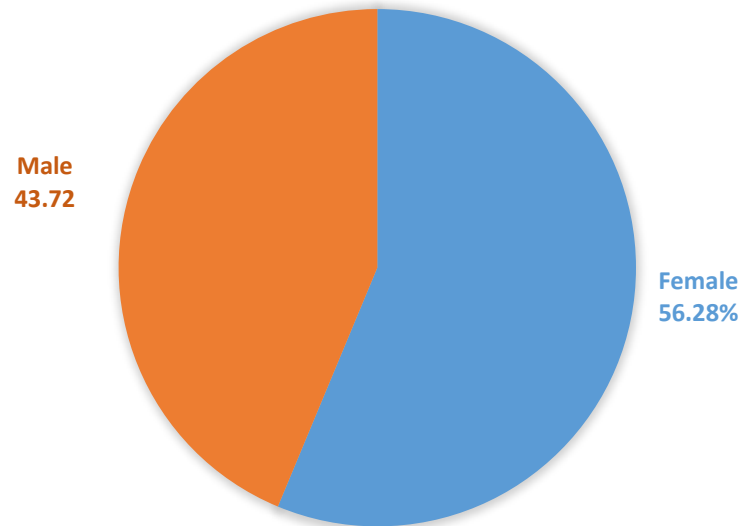

# UCSC Career Staff: Race/Ethnicity

**Career Staff**  
by Race/Ethnicity: 2,802  
December 31, 2015

**California – Civilian Labor Force**

by Race/Ethnicity: 18,274,865  
U.S. Census Bureau, 2006-2010 American Community Survey

# UCSC Career Staff: Race/Ethnicity by Job Category

Career Staff: Administrative, Technical, Management  
by Race/Ethnicity : 2,252  
December 31, 2015

Career Staff: Protective Service, Food, Custodial, Grounds  
by Race/Ethnicity : 550  
December 31, 2015

# UCSC Career Staff: Gender

**Career Staff**  
by Gender: 2,802  
December 31, 2015

**California – Civilian Labor Force**  
by Gender: 18,274,865  
U.S. Census Bureau, 2006-2010 American Community Survey