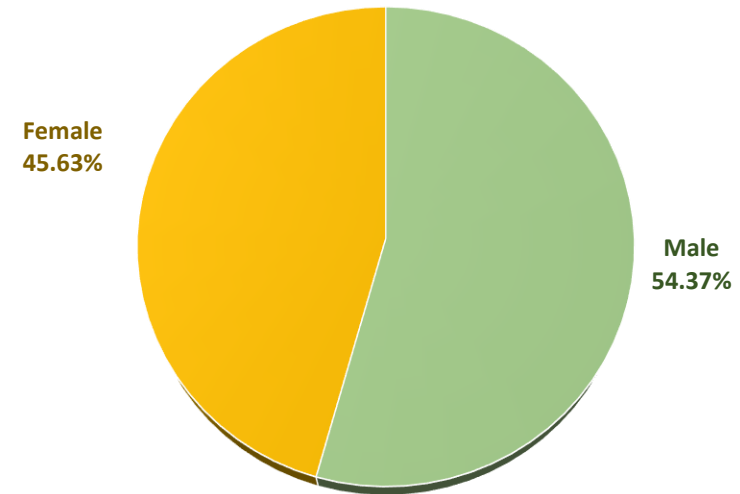

# UCSC Career Staff: Race/Ethnicity

**Career Staff**  
by Race/Ethnicity: 2,802  
December 31, 2015

**California – Civilian Labor Force**

by Race/Ethnicity: 18,274,865  
U.S. Census Bureau, 2006-2010 American Community Survey

# UCSC Career Staff: Race/Ethnicity by Job Category

Career Staff: Administrative, Technical, Management  
by Race/Ethnicity : 2,252  
December 31, 2015

Career Staff: Protective Service, Food, Custodial, Grounds  
by Race/Ethnicity : 550  
December 31, 2015

# UCSC Career Staff: Gender

**Career Staff**  
by Gender: 2,802  
December 31, 2015

**California – Civilian Labor Force**  
by Gender: 18,274,865  
U.S. Census Bureau, 2006-2010 American Community Survey