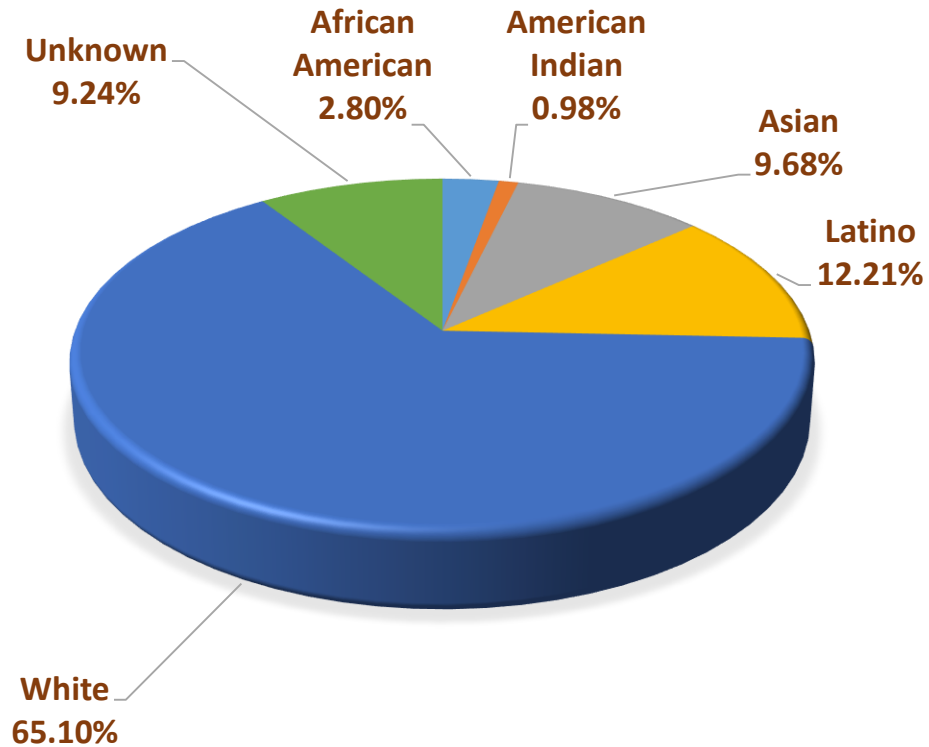

# UCSC Career Staff: Race/Ethnicity

**Career Staff**  
by Race/Ethnicity: 2,802  
December 31, 2015

**California – Civilian Labor Force**

by Race/Ethnicity: 18,274,865  
U.S. Census Bureau, 2006-2010 American Community Survey

# UCSC Career Staff: Race/Ethnicity by Job Category

Career Staff: Administrative, Technical, Management  
by Race/Ethnicity : 2,252  
December 31, 2015

Career Staff: Protective Service, Food, Custodial, Grounds  
by Race/Ethnicity : 550  
December 31, 2015