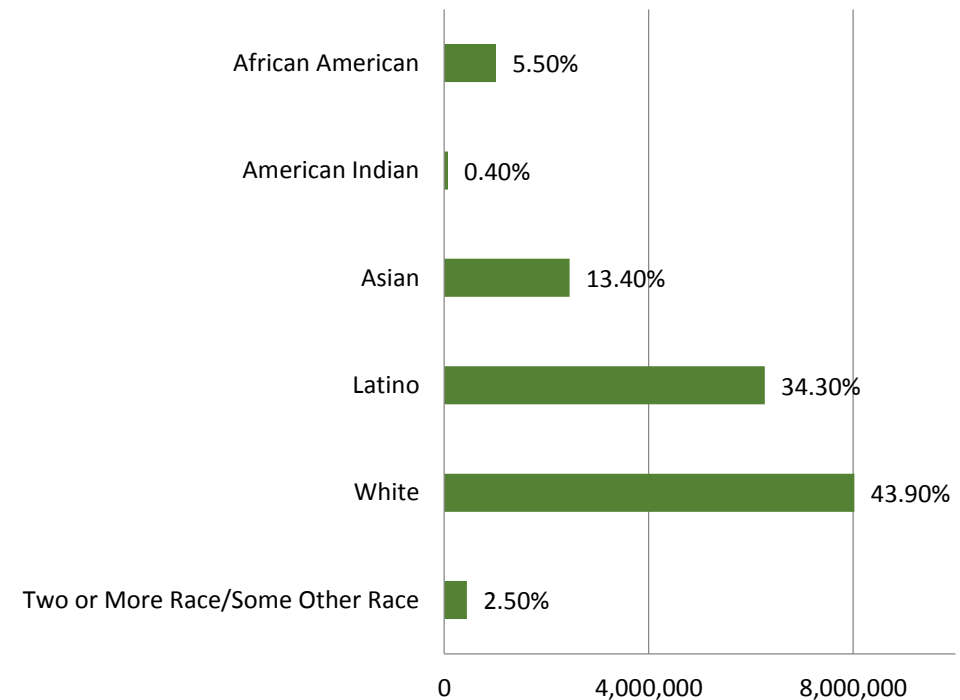

# UCSC Career Staff: Race/Ethnicity

**Career Staff**  
by Race/Ethnicity: 2,802  
December 31, 2015

**California – Civilian Labor Force**

by Race/Ethnicity: 18,274,865  
U.S. Census Bureau, 2006-2010 American Community Survey