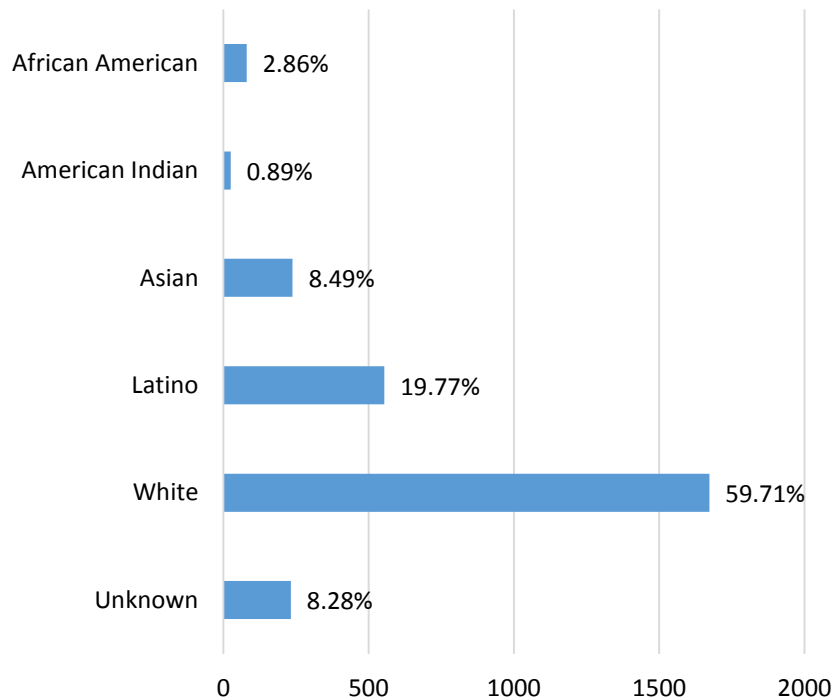

# UCSC Career Staff: Race/Ethnicity

**Career Staff**  
by Race/Ethnicity: 2,802  
December 31, 2015

**California – Civilian Labor Force**

by Race/Ethnicity: 18,274,865  
U.S. Census Bureau, 2006-2010 American Community Survey