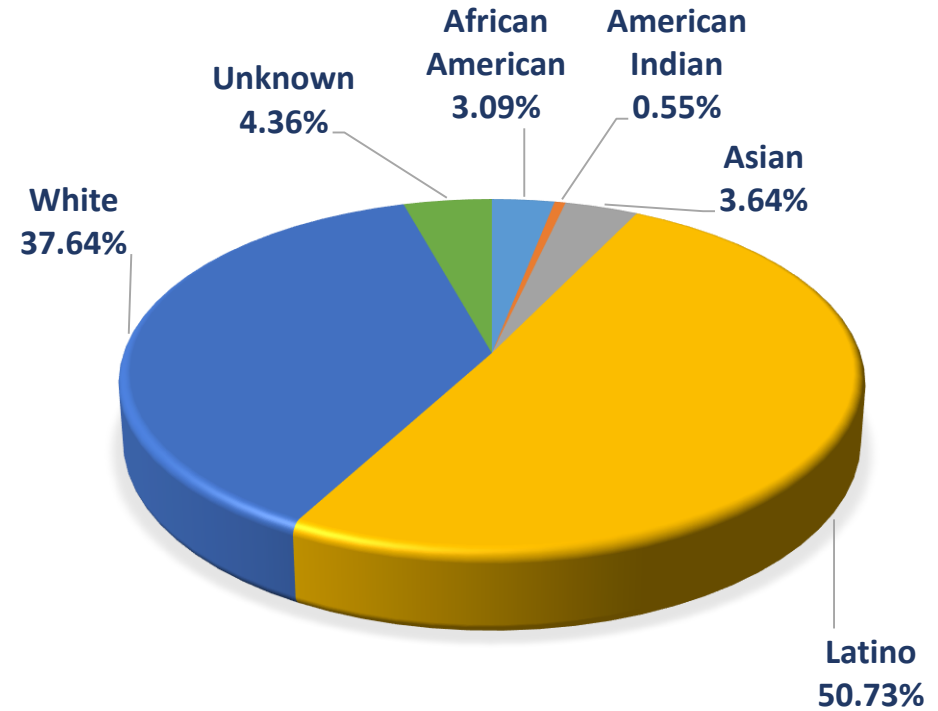

# UCSC Career Staff: Race/Ethnicity

**Career Staff**  
by Race/Ethnicity: 2,802  
December 31, 2015

**California – Civilian Labor Force**

by Race/Ethnicity: 18,274,865  
U.S. Census Bureau, 2006-2010 American Community Survey

# UCSC Career Staff: Race/Ethnicity by Job Category

Career Staff: Administrative, Technical, Management  
by Race/Ethnicity : 2,252  
December 31, 2015

Career Staff: Protective Service, Food, Custodial, Grounds  
by Race/Ethnicity : 550  
December 31, 2015